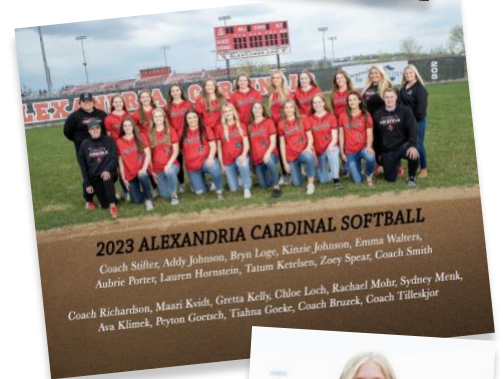

Dear players and parents,

Team and individual photos for the 2024 Cardinal Softball team will be Monday, April 22nd at the softball fields. We will start with individuals at 3:25 p.m. followed by team photos.

The 2024 Memory Mate will be made from a team photo and an individual photo. A sample is to the upper right. The combo / bonus package will allow to choose from the 8x10 memory mate or just an 8x10 team photo. (Sample is below).

If you prefer to order digitally, just send me an email with a description of your order and send a Venmo payment @selectdigitalmemories

If you have any questions, feel free to contact me.

Thanks! Mark

2024 Cardinal Softball Team Photo Order

These prices are available for orders (tax has been included in price) received before 4/29/24.

Name _____ Grade _____
Email/Phone _____ Parents' Name _____

☐ 8x10 Memory Mate $15.00 (8x10 team with roster, 2x3 individual photo inserted in photo – example above)

☐ Combo Package $18.00 – 8x10 Photo (choice) with one individual photo choice
Select ONE of the following: _____ 8x10 Memory Mate _____ 8x10 Team with roster

Select ONE of the following: _____ 5x7 individual _____ Magnet
_____ Wallets (Set of eight) _____ Button

☐ Bonus Package $21.00 – 8x10 Photo (choice) with two individual photo choices.
Select ONE of the following: _____ 8x10 Memory Mate _____ 8x10 Team with roster

Select TWO of the following: _____ 5x7 individual _____ Magnet
_____ Wallets (Set of eight) _____ Button

(Additional items: $3.50 each)

If you are ordering an individual item ONLY (5x7, wallets, magnet, or button), please add $5.00 for editing the photo.

Total Submitted _____ Check # _____

Please make checks out to Select Digital Memories or Venmo payment to @selectdigitalmemories